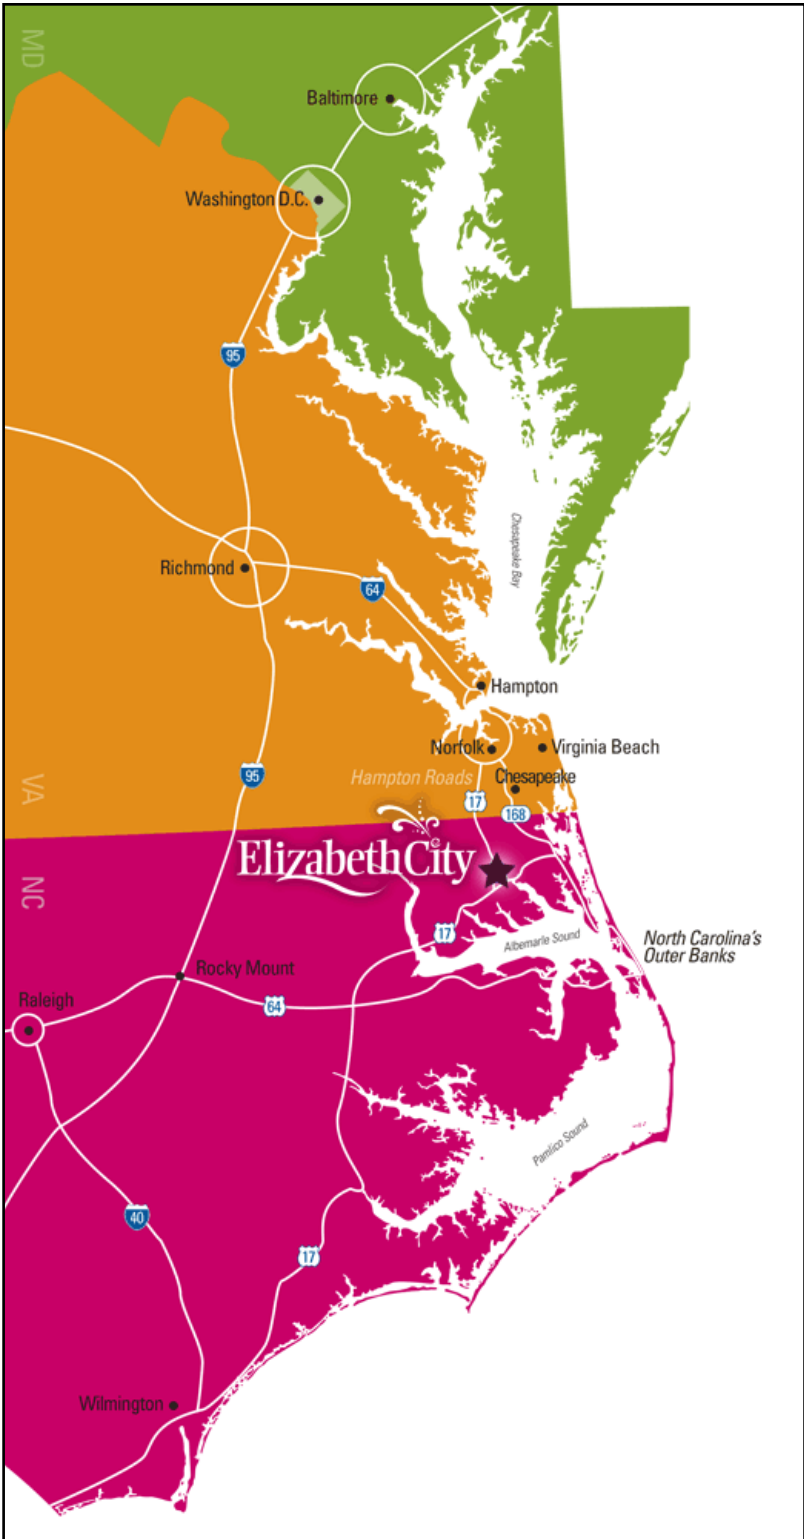

Distances from Major Cities

Public	Historic Districts Region
SCHOOL	EC State Teachers College Register Historic District
Info	Elizabeth City National Register Historic District
Mall	Expansion to Elizabeth City National Register Historic District
Park	Northside National Register Historic District
Museum	Riverside National Register Historic District
Library	Shepard Street - South Road Register Historic District
Government	
Cemetery	
COLLEGE	