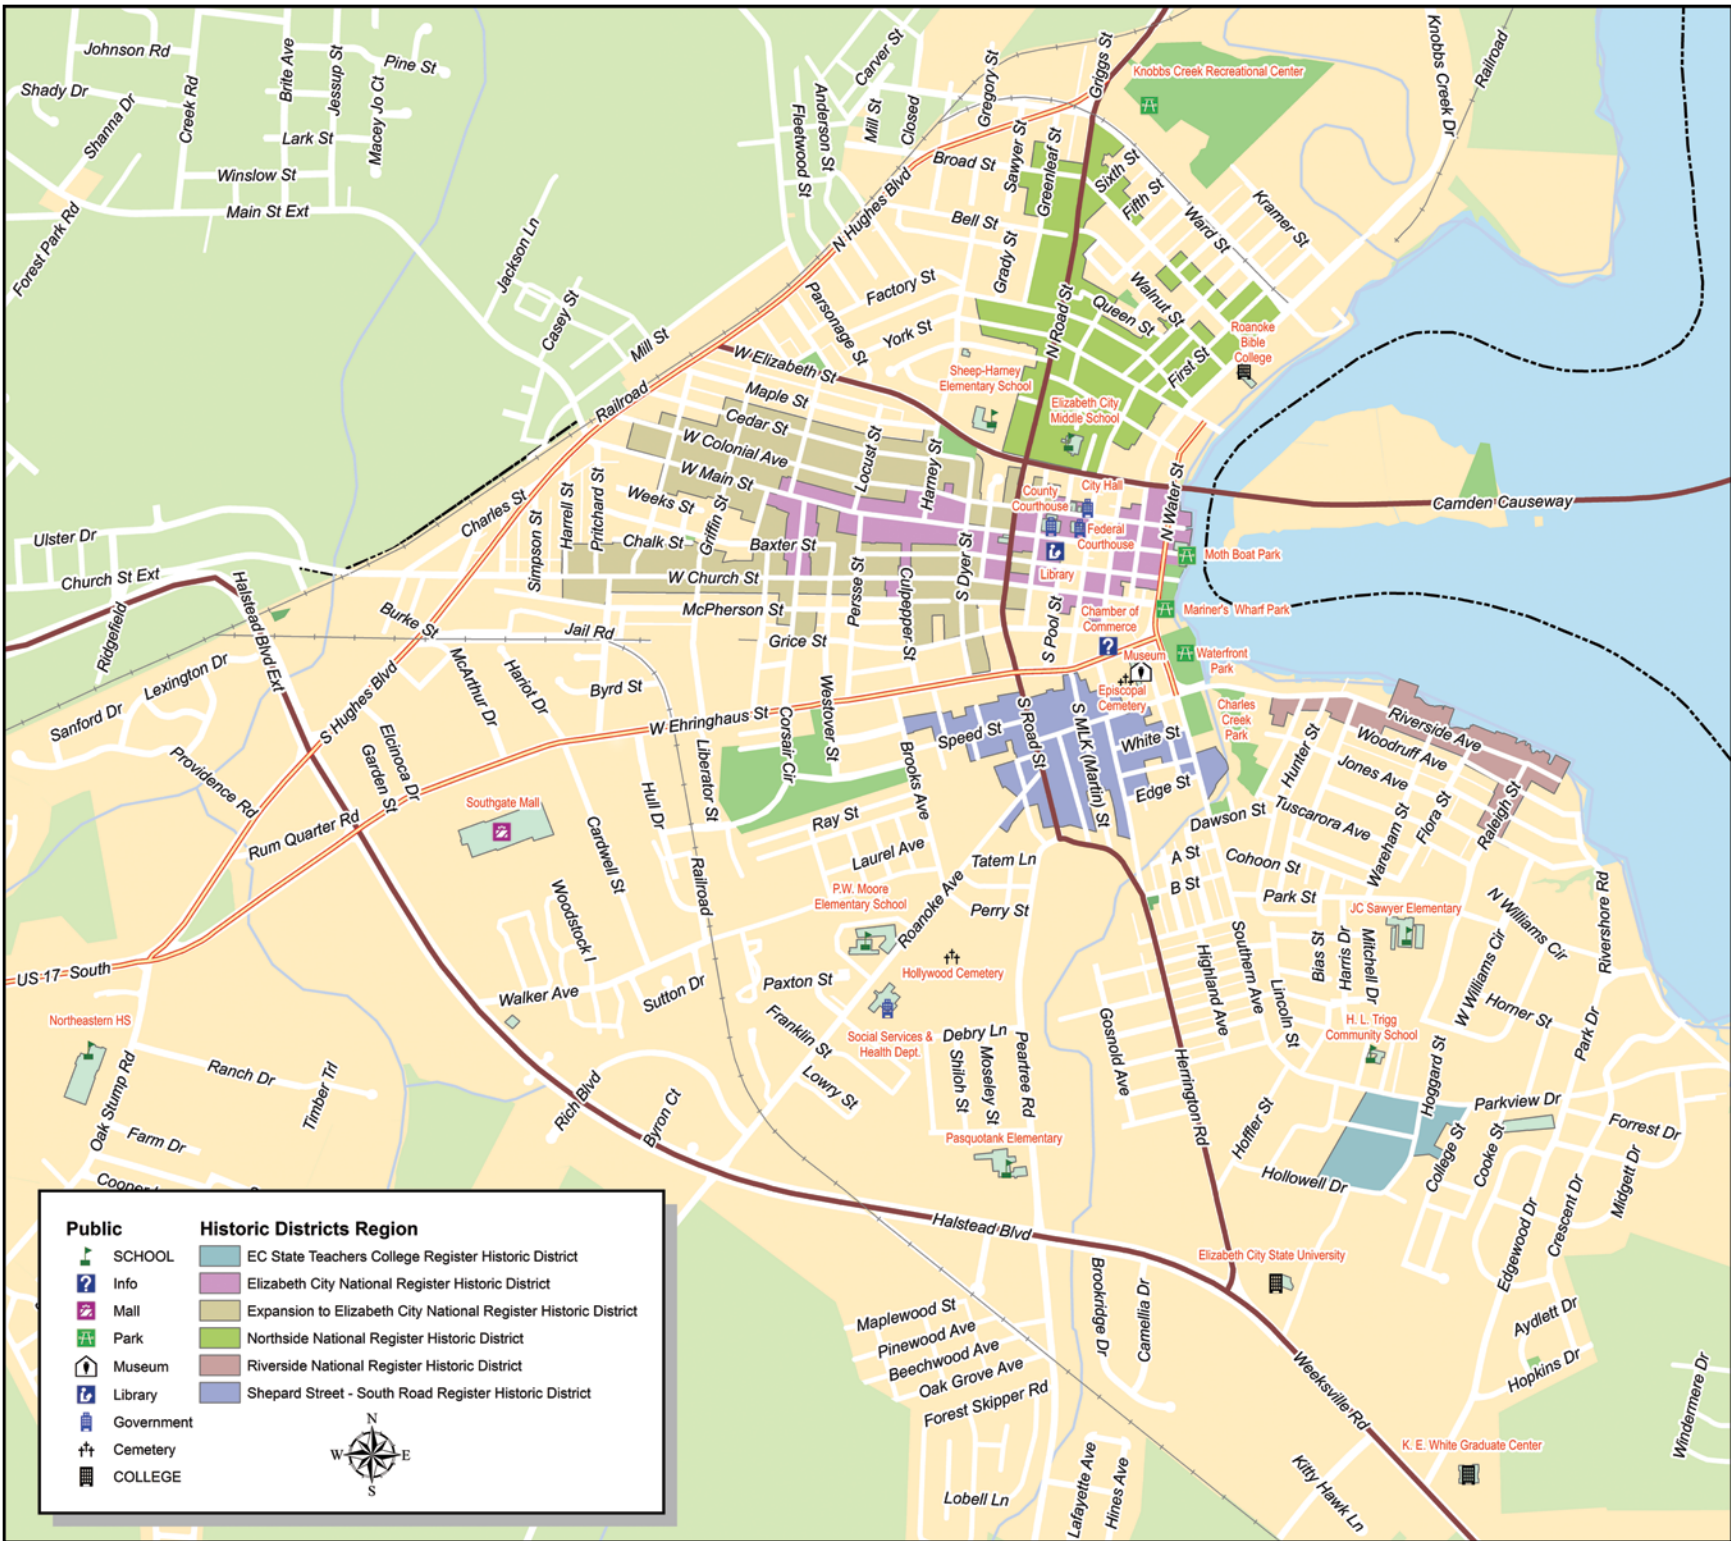

Distances from Major Cities

Public	Historic Districts Region
SCHOOL	EC State Teachers College Register Historic District
Info	Elizabeth City National Register Historic District
Mall	Expansion to Elizabeth City National Register Historic District
Park	Northside National Register Historic District
Museum	Riverside National Register Historic District
Library	Shepard Street - South Road Register Historic District
Government	
Cemetery	
COLLEGE	