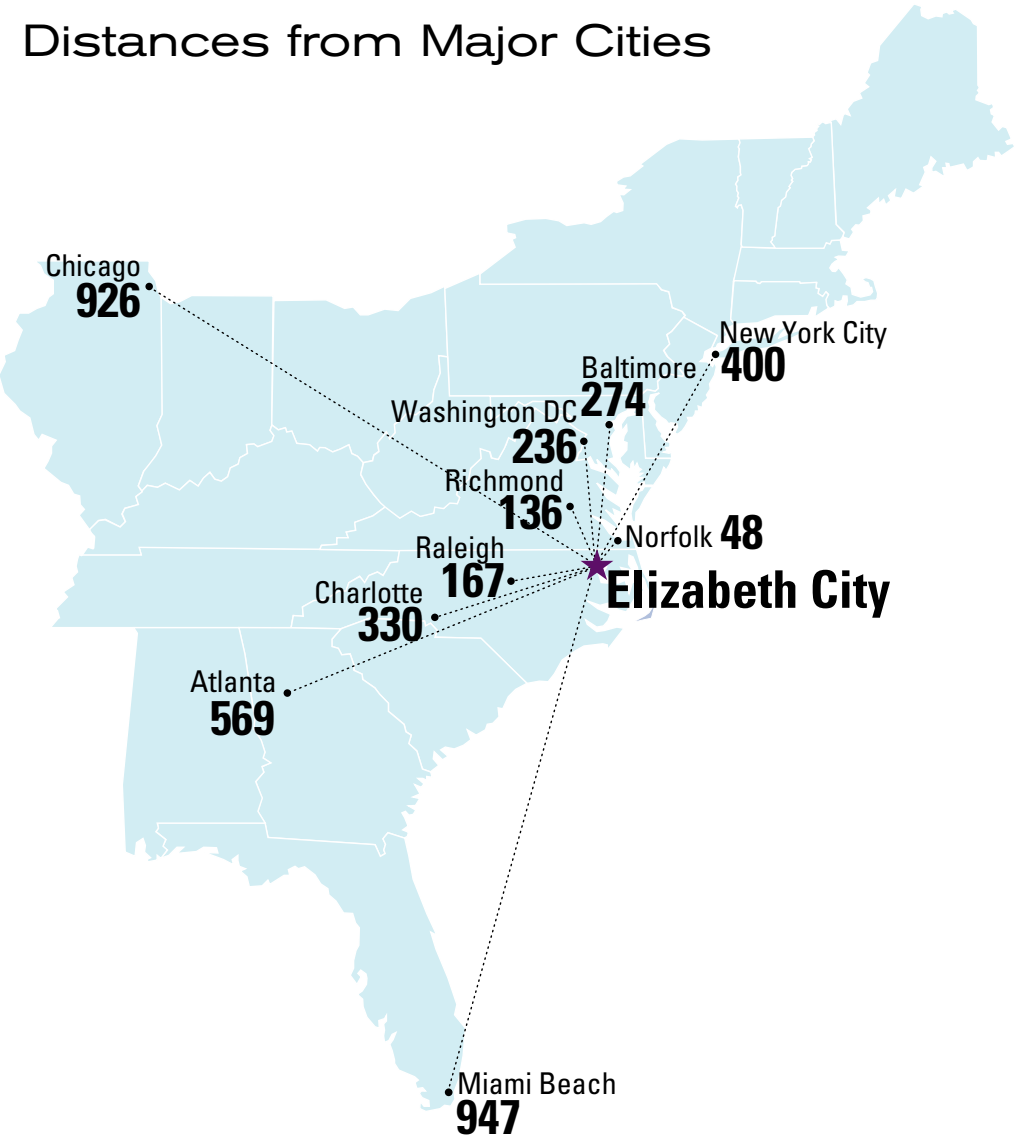

Distances from Major Cities

Public	Historic Districts Region
SCHOOL	EC State Teachers College Register Historic District
Info	Elizabeth City National Register Historic District
Mall	Expansion to Elizabeth City National Register Historic District
Park	Northside National Register Historic District
Museum	Riverside National Register Historic District
Library	Shepard Street - South Road Register Historic District
Government	
Cemetery	
COLLEGE	